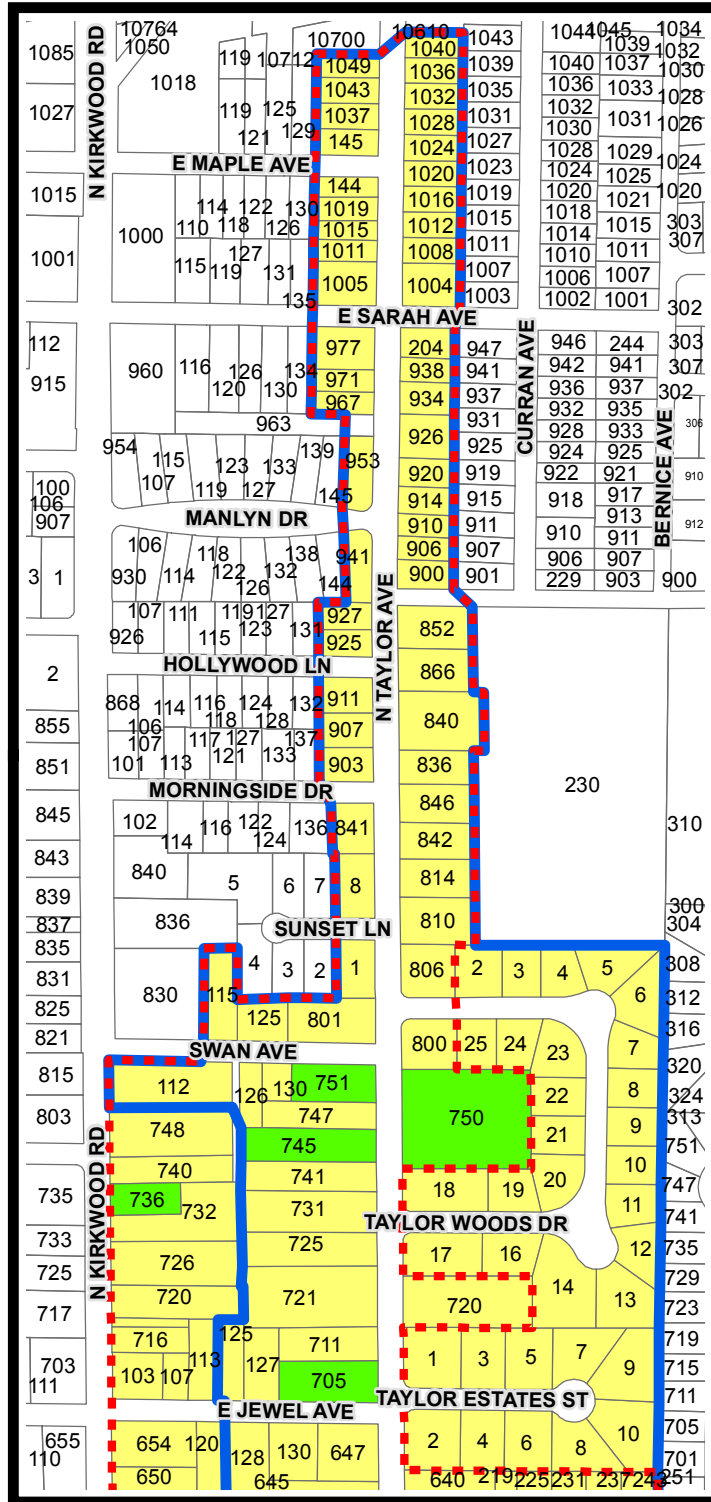

# North Taylor Historic District

## LANDMARKS COMMISSION

N

**KEY:**

- National District
- Total Properties: 155
- Local District
- Total Properties: 179
- National Register & Local Landmark
- Local Landmark
- In District

### North area

### South area